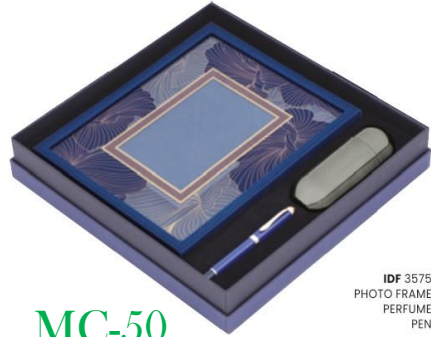

Corporate Gift Sets

MC-50

IDF 3575
PHOTO FRAME
PERFUME
PEN