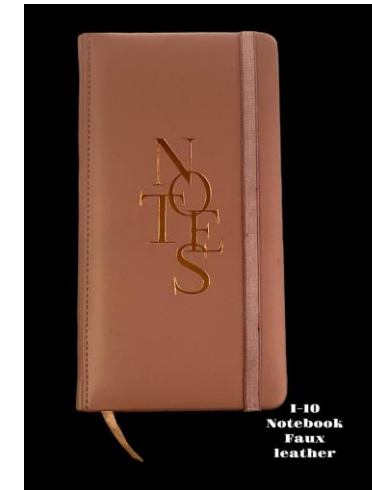

MC-14

Code : CSB 02 L (Genuine Leather)
Color : Brown
Description : Cross Shoulder - Sling Bag

MC-15

Leather & Leatherette Collection

Tesla

Trivago

Emirates

Lufthansa

Leather & Leatherette Collection

MC-16

MC-17

MC-18

MC-19

MC-20

MC-21

Portfolio Bags